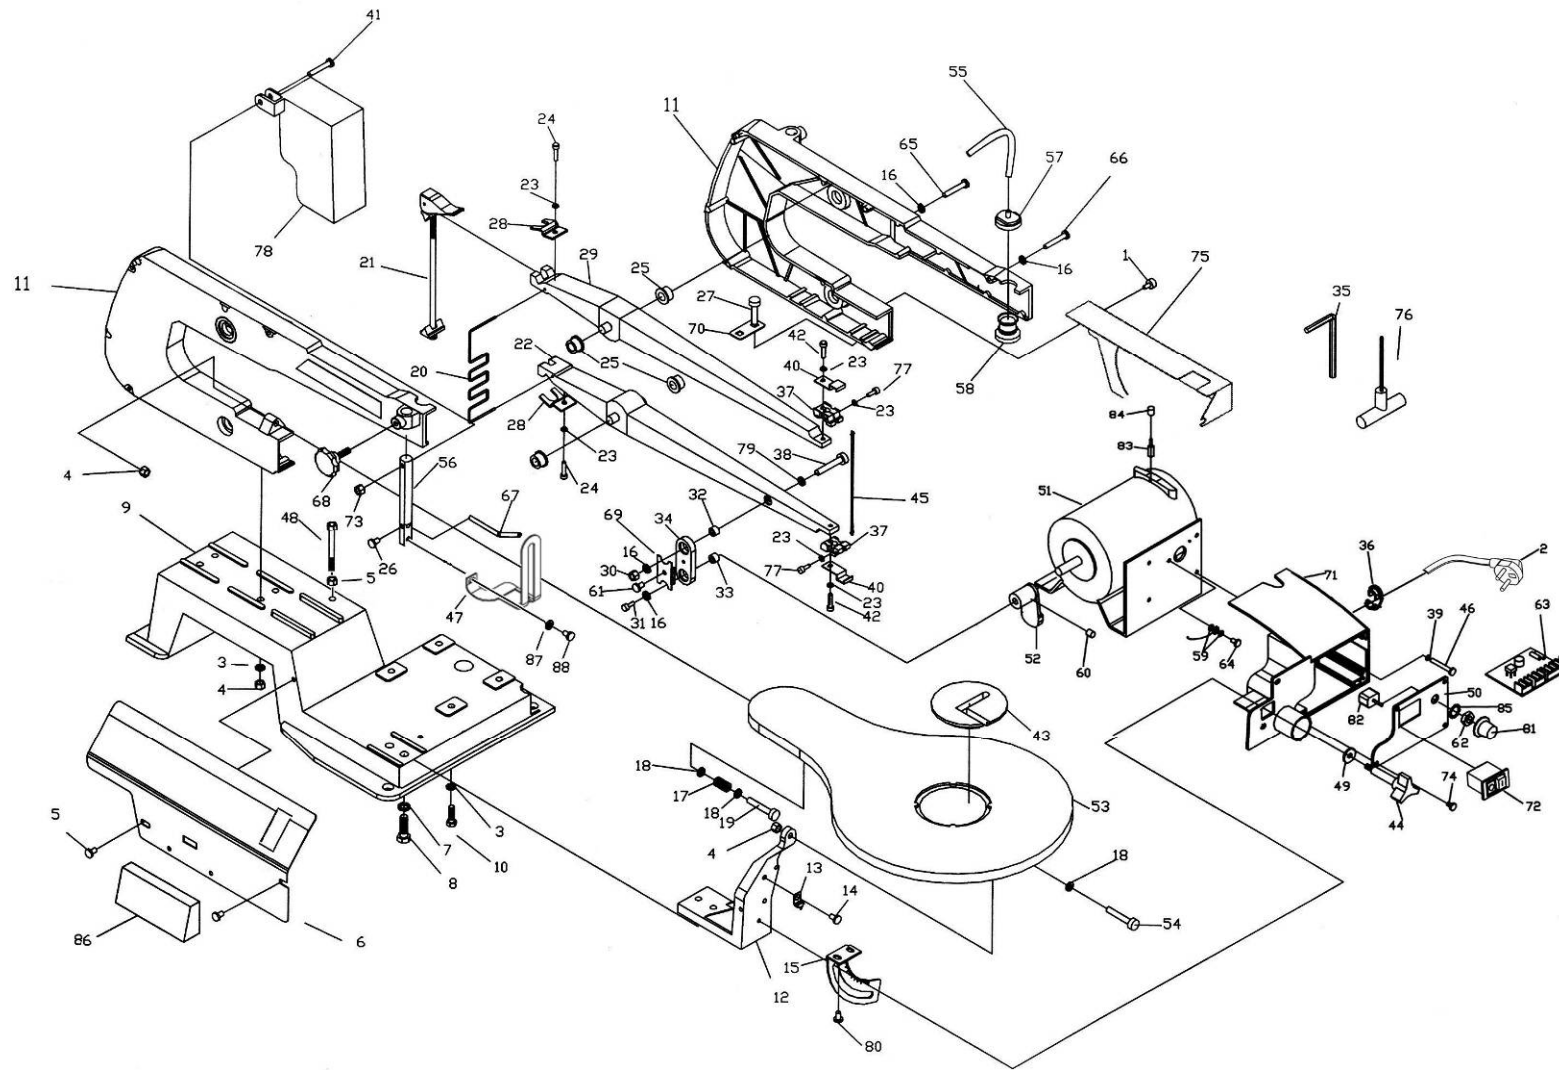

Parts Breakdown For JSS-16 Scroll Saw

Parts List For JSS-16 Scroll Saw

Index No.	Part No.	Description	Size	Qty.
1	JSS16-001	PAN HEAD SCREW	ST4.2X10	1
2	JSS16-002	POWER SUPPLY	230V	1
	JSS16-002U	POWER SUPPLY	230V-UK	1
3	JSS16-003	SPRING WASHER	6	4
4	JSS16-004	HEX NUT	M6	1
5	JSS16-005	HEX SCROW	M5 X10	2
6	JSS16-006	PLATE COVER		1
7	JSS16-007	SPRING WASHER	8	4
8	JSS16-008	HEX HEAD SCROW	M8X25	4
9	JSS16-009	BASE	1	1
10	JSS16-010	HEX HEAD SCREW	M6X20	4
11	JSS16-011	HOUSING SET		1
12	JSS16-012	SUPPORT TABLE		1
13	JSS16-013	INDICATOR		1
14	JSS16-014	PAN HEAD SCROW	M6X12	1
15	JSS16-015	BRACKET TILT		1
16	JSS16-016	SPRING WASHER	5	2
17	JSS16-017	SPRING		1
18	JSS16-018	FLAT WASHER	6	2
19	JSS16-019	HEX HEAD BOLT	M6X40	1
20	JSS16-020	SPRING		1
21	JSS16-021	BOLT TENSION		1
22	JSS16-022	LOWER ROCKER ARM ASSY		1
23	JSS16-023	SPRING WASHER	4	2
24	JSS16-024	HEX HEAD BOLT	M4X10	2
25	JSS16-025	BEARING FLANGE		4
26	JSS16-026	PAN HEAD SCROW	M5X6	2
27	JSS16-027	ROUND HEAD SCROW	M6X25	2
28	JSS16-028	RETAINER		2
29	JSS16-029	UPPER ROCKER ARM ASSY		1
30	JSS16-030	HEX NUT	M5	2
31	JSS16-031	HEX HEAD BOLT	M5X20	2
32	JSS16-032	SPACER BEARING		1
33	JSS16-033	SPACER BEARING		1
34	JSS16-034	LINK ASSEMBLY		1
35	JSS16-035	ALLEN WRENCH		1
36	JSS16-036	CORD CLAMP		1
37	JSS16-037	BLADE HOLDER		2
38	JSS16-038	HEX HEAD BOLT	M5X25	2
39	JSS16-039	FLAT WASHER	4	2
40	JSS16-040	PLATE CHIP		2
41	JSS16-041	PAN HEAD SCREW	M5X25	2
42	JSS16-042	HEX HEAD BOLT	M4X16	2
43	JSS16-043	TABLE INSERT		1
44	JSS16-044	KNOB		1
45	JSS16-045	BLADE		1
46	JSS16-046	PAN HEAD SCREW	M4X16	4
47	JSS16-047	DROP FOOT		1
48	JSS16-048	SCREW		2
49	JSS16-049	BIG FLAT WASHER	6	2
50	JSS16-050	SWITCH COVER		1
51	JSS16-051	MOTOR	230V	1
52	JSS16-052	ECCENTRIC		1
53	JSS16-053	TABLE		1
54	JSS16-054	HEX HEAD BOLT	M6X35	2
55	JSS16-055	PVC PIPE		1
56	JSS16-056	SUPPORT ROD		1