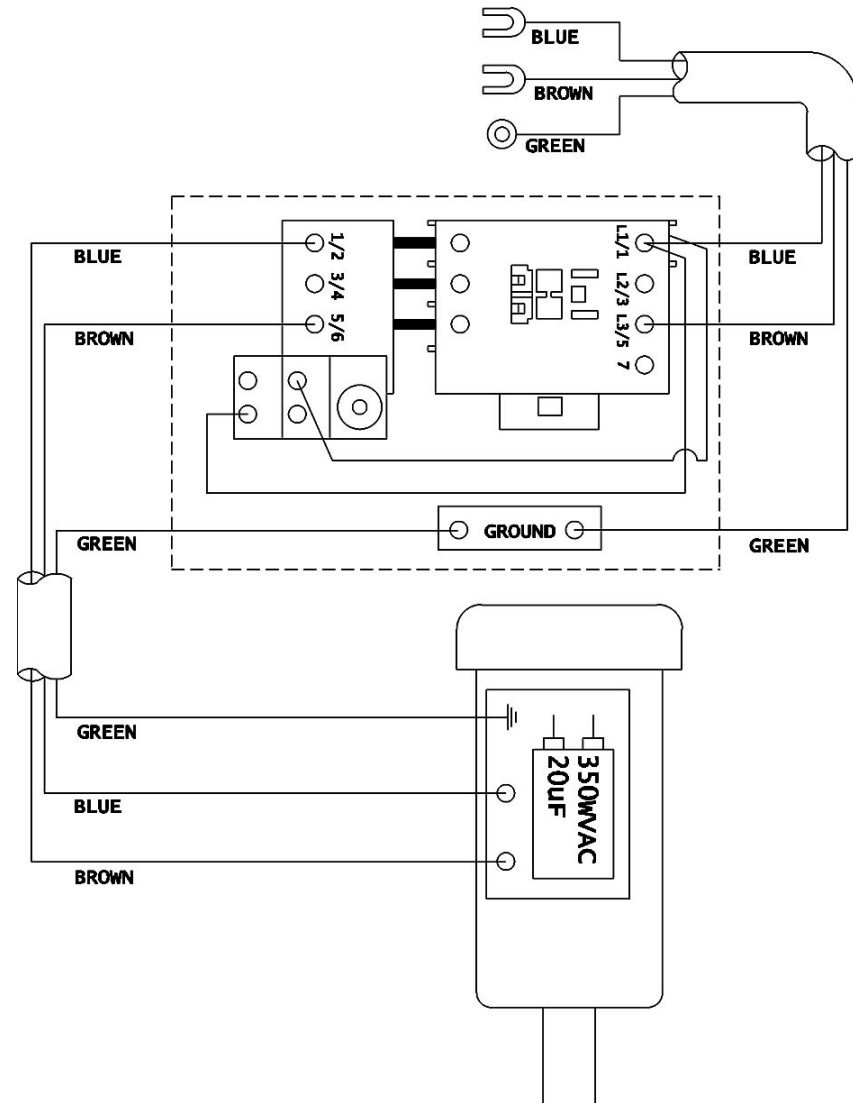

720 HD

1791309M

	colour of strands	Litzenfarben	couleur des cordons
BK	black	schwarz	noir
WH	white	weiß	blanc
BU	blue	blau	bleu
YE	yellow	gelb	jaune
RD	red	rot	rouge
BN	brown	braun	brun
GY	grey	grau	gris
GNYE	green-yellow	grün-gelb	vert-jaune
OG	orange	orange	orange
VT	violet	violett	violet

	meaning of symbol	Bedeutung der Zeichen	interprétation
M	motor	Motor	moteur
S	switch	Schalter	interrupteur
C	condenser	Kondensator	condensateur
E	electronic unit	Elektronik Einheit	unité électronique
F	fuse	Sicherung	fusible
RS	reversing switch	Drehrichtungsschalter	commu. droite/gauche
CS	centrifugal switch	Fliehkraftschalter	déclencheur centrifuge
OL	overload cut-off	Überlastschutzschalter	déclencheur surcharge
LS	limit switch	Positionsendschalter	micro

230/50/1