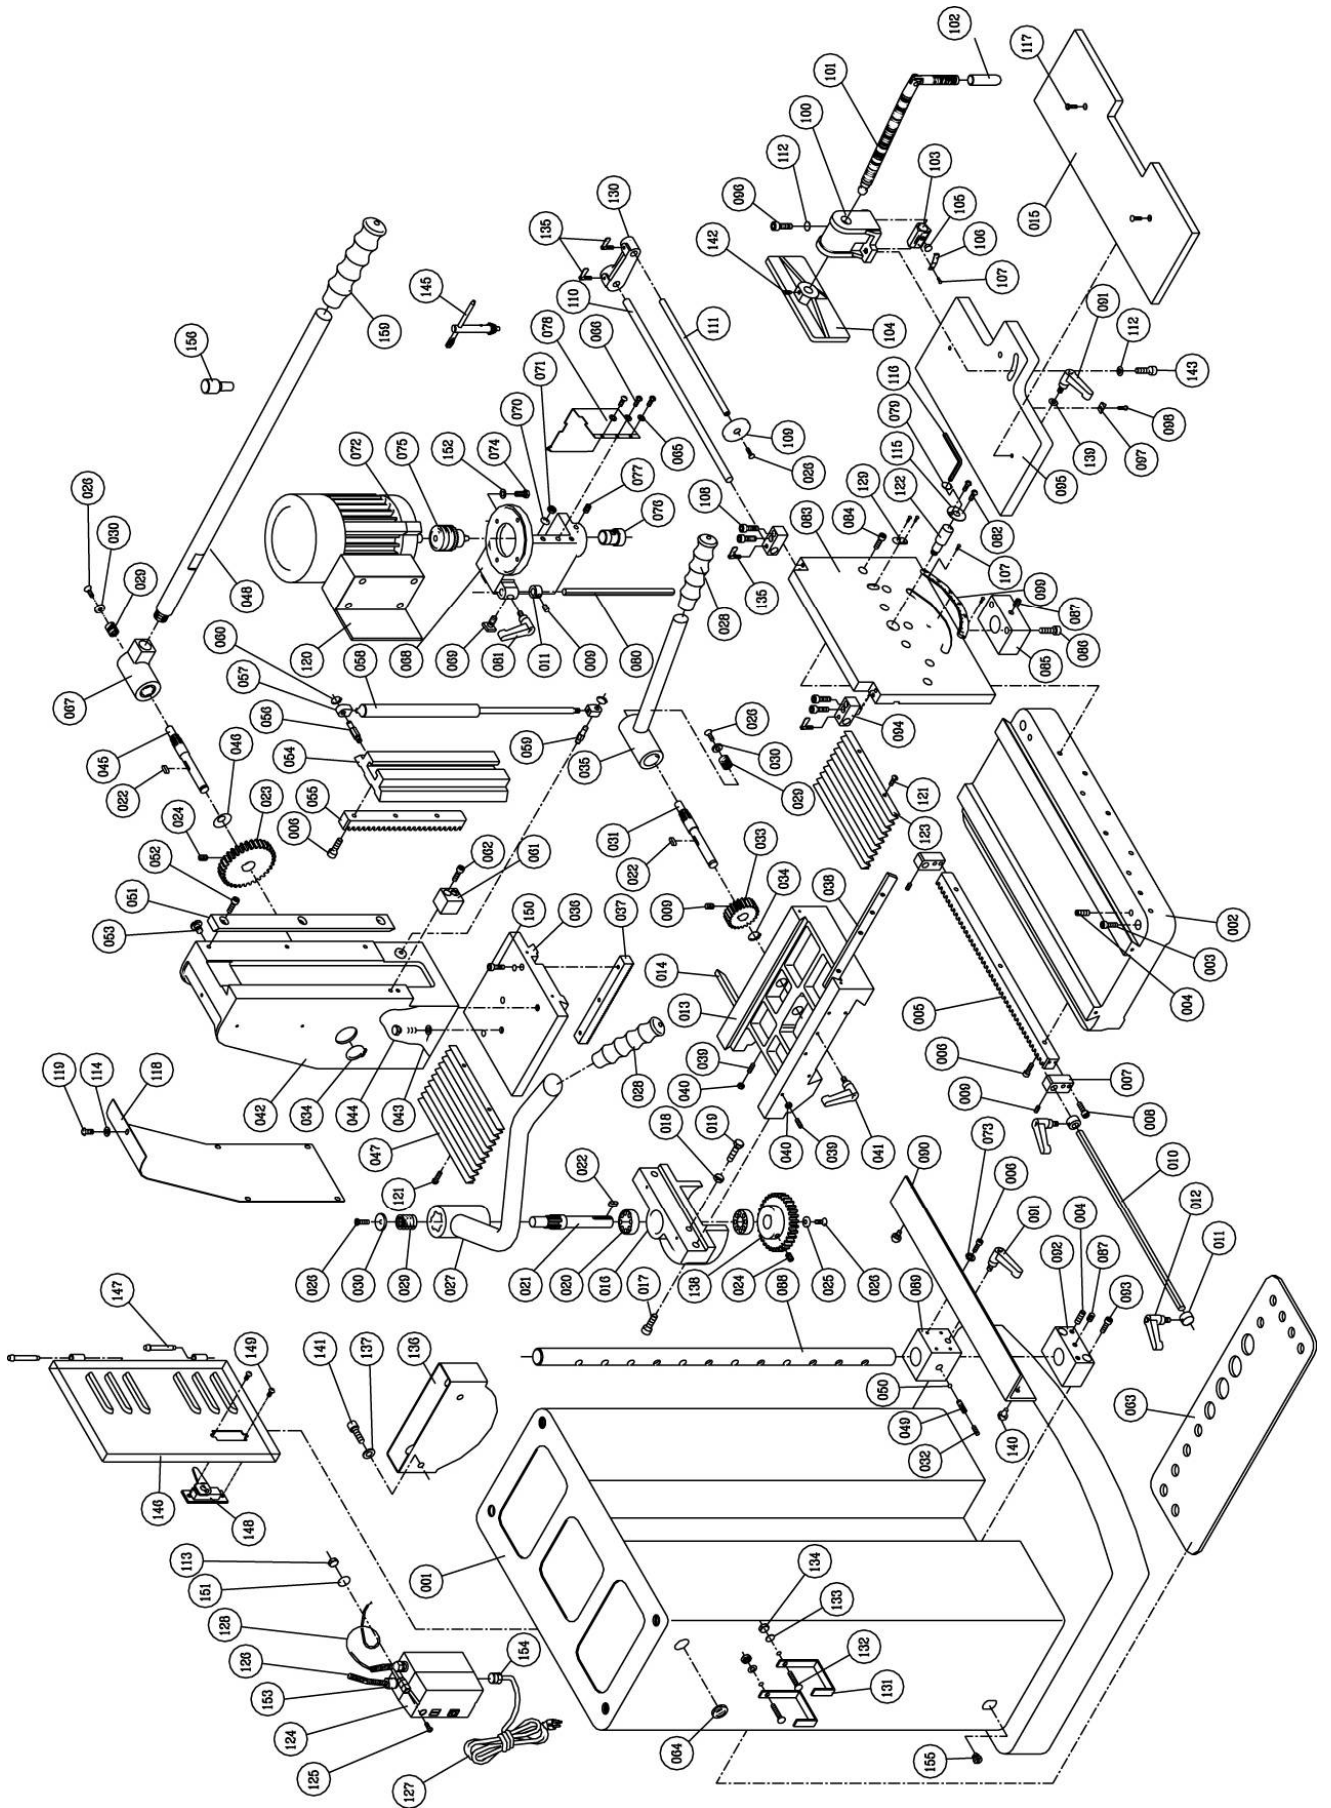

720 HD Mortiser Assembly

Parts List: 720HD Heavy Duty Mortiser

Index No.	Part No.	Description	Size	Qty
1	720HD-101	Stand		1
2	720HD-102	X Axis Slide Base		1
3	720HD-103	Socket Head Cap Screw	M10x65	4
4	720HD-104	Set Screw	M10x55	6
5	720HD-105	X Axis Gear Rack		1
6	TS-1503041	Socket Head Cap Screw	M6x16	7
7	720HD-107	Rod Support		2
8	TS-1503071	Socket Head Cap Screw	M6x30	4
9	TS-1523011	Set Screw	M6x6	4
10	6294144	Setting Rod		1
11	6294143	Setting Collar		3
12	720HD-112	Locking Handle	M6x10	2
13	720HD-113	X Axis Slide		1
14	720HD-114	Dovetail Gib		1
15	720HD-115	Wooden Table Top		1
16	720HD-116	Gear Housing		1
17	TS-1506031	Socket Head Cap Screw	M12x30	2
18	TS-1540081	Hex Nut	M12	1
19	TS-1492041	Hex Cap Screw	M12x40	1
20	BB-6004ZZ	Bearing	#6004ZZ	2
21	720HD-121	X Axis Shaft		1
22	720HD-122	Key	5x5x30	3
23	720HD-123	Feed Gear		1
24	TS-1523041	Set Screw	M6x12	4
25	720HD-125	Spacer		1
26	TS-1514021	Flat Head Socket Screw	M6x16	5
27	720HD-127	X Axis Handle		1
28	720HD-128	Plastic Handle Grip		2
29	6294166	Spring		3
30	6294167	Washer		3
31	720HD-131	Y Axis Shaft		1
32	TS-1525011	Set Screw	M10x10	1
33	720HD-133	Y Axis Feed Gear		1
34	720HD-134	Retaining Ring	STW-20	2
35	720HD-135	Y Axis Handle		1
36	720HD-136	Y Axis Slide		1
37	720HD-137	Y Axis Gear Rack		1
38	720HD-138	Dovetail Gib		1
39	720HD-139	Set Screw	M6x40	6
40	TS-1540041	Hex Nut	M6	6
41	720HD-141	Locking Handle	M6x38	1
42	720HD-142	Column		1
43	TS-2360121	Flat Washer	M12	3
44	TS-1506051	Socket Head Cap Screw	M12x40	3
45	720HD-145	Z Axis Shaft		1
46	720HD-146	Washer	D34.5xd20x0.4t	1
47	720HD-147	Pleated Dust Cover		1
48	720HD-148A	Z Axis Handle		1
49	720HD-149	Spring		1
50	720HD-150	Steel Ball	D8	1
51	720HD-151	Gib		1
52	TS-1504031	Socket Head Cap Screw	M8x16	3
53	720HD-153	Screw		3
54	720HD-154	Z Axis Slide Base		1
55	720HD-155	Z Axis Gear Rack		1
56	720HD-156	Cylinder Fitting Shaft (Short)		1