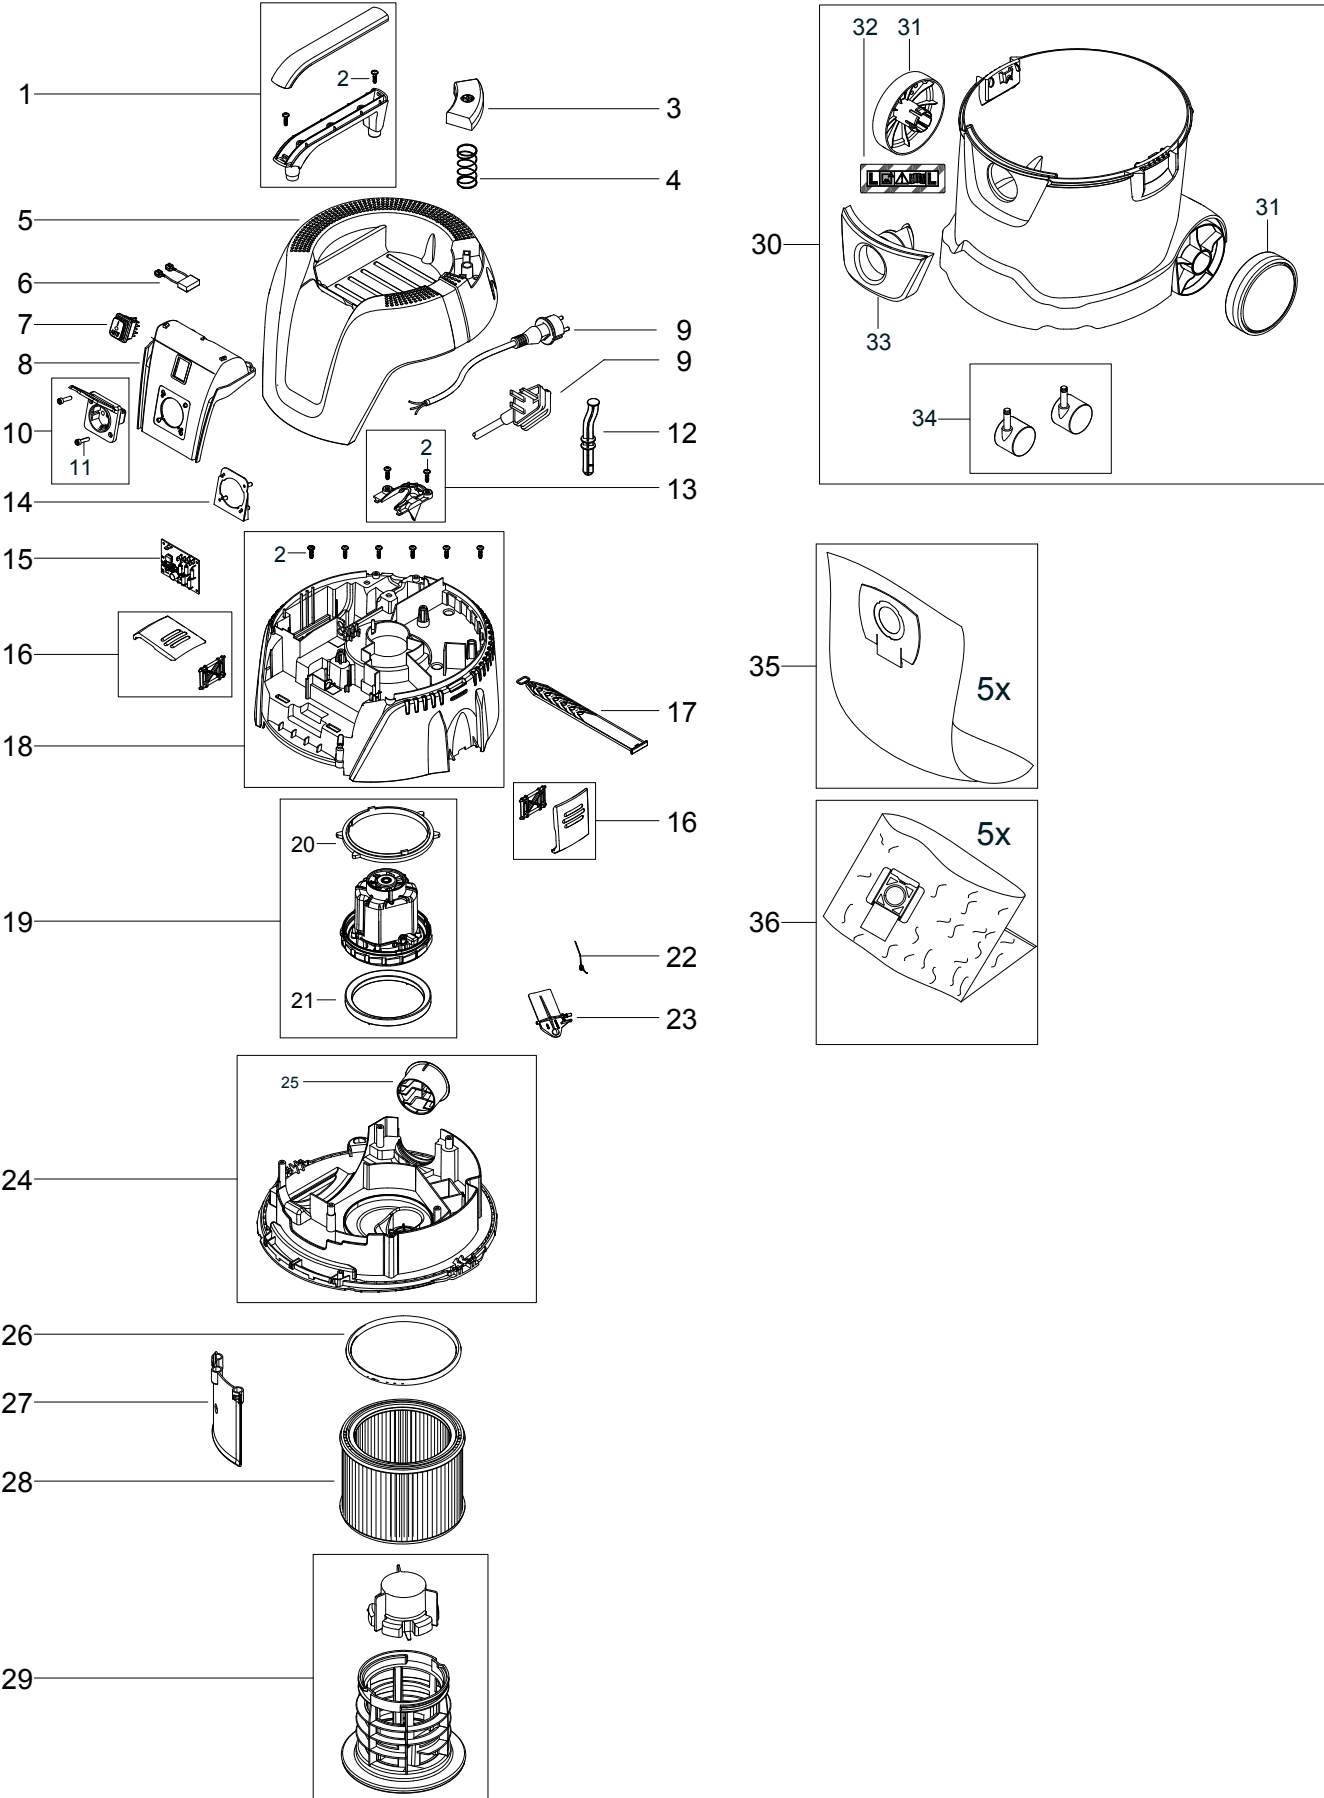

Exploded view of Dust Extractor 1025 L

Updated 06.09.2017

Dust Extractor 1025L Kits

Mirka code	Item	Description	Kit	QTY
8999001111	1	Handle	1	1
	2	Screws 5x18mm		2
8999601911	10	Socket (EU) 16A/250V	10	1
	11	Screws 3,5x18mm		2
8999711011GB	10	Socket (GB) 13A/250V	10	1
	11	Screws 3,5x18mm		2
8999711211GB	10	Socket (GB) 16A/110V	10	1
	11	Screws 3,5x18mm		2
	10	Socket (AU/NZ) 10A/250V	10	1
	11	Screws 3,5x18mm		2
	10	Socket (CN)	10	1
	11	Screws 3,5x18mm		2
8999001311	13	Outlet for Power Cord	13	1
	2	Screws 5x18mm		2
8999001611	16	Container Clamp	16	1
				1
8999001811	18	Clamping Plate	18	1
	2	Screws 5x18mm		6
8999001911	19	Motor Assembly (230V)	19	1
	20	Upper Motor Sealing		1
	21	Lower Motor Sealing		1
	19	Motor Assembly (120V)	19	1
	20	Upper Motor Sealing		1
	21	Lower Motor Sealing		1
8999002411	24	Baseplate With Outlet	24	1
	25	Outlet		1
8999602511	29	Filter Support Cage	29	1
				1
8999003011	30	Container Kit	30	1
	31	Wheels 130 mm		2
	32	Label Dust Class L		1
	33	Inlet Fitting		1
	34	Wheels 50mm		2