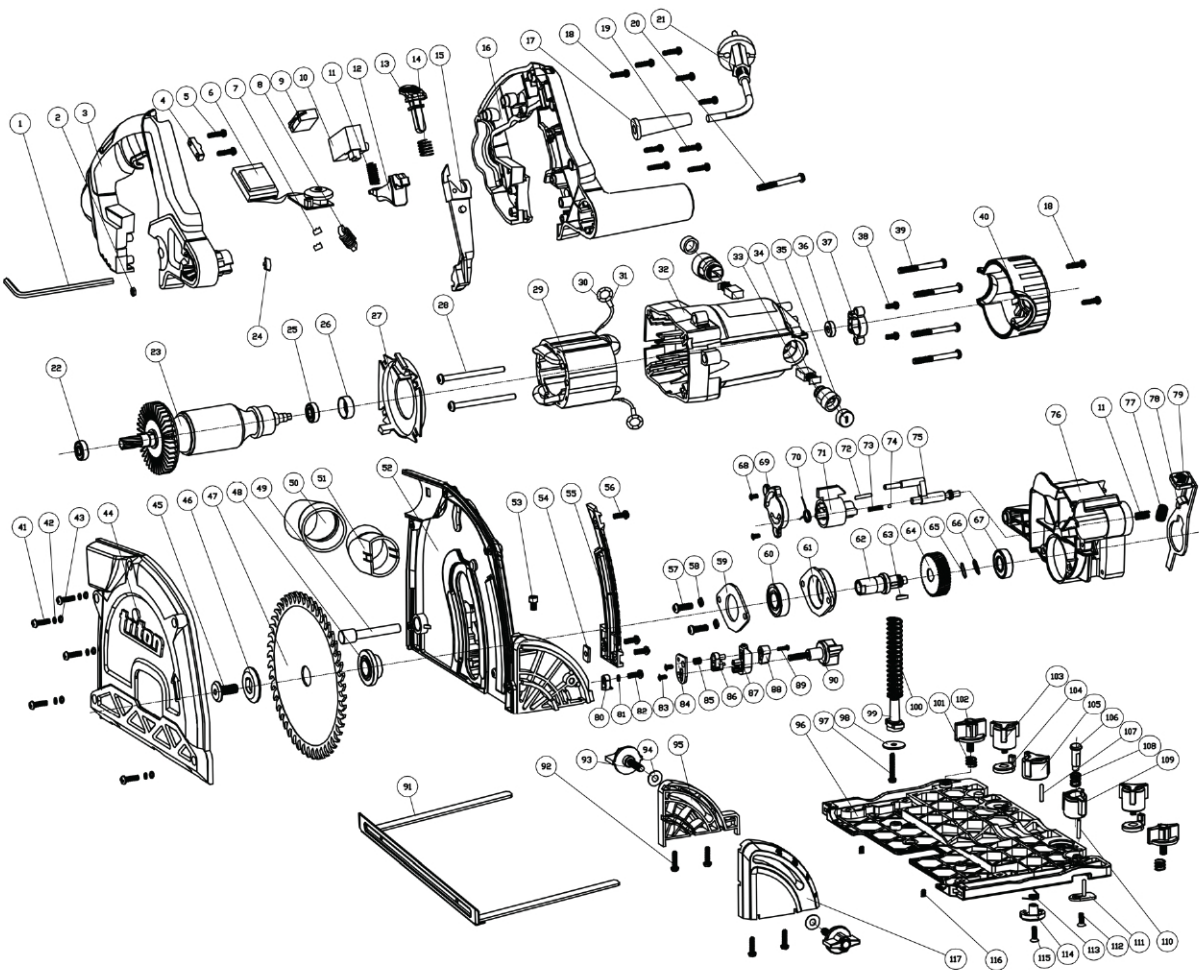

# Track Saw TTS1400

**triton**  
Precision Power Tools

# Track Saw